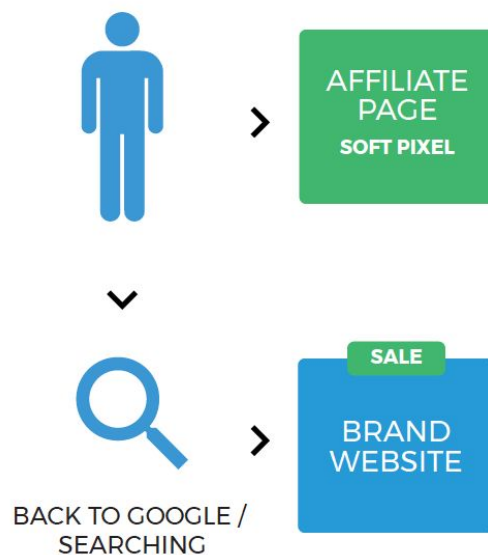

# Soft Pixel Tracking

# Soft Pixel Tracking

Soft pixel is a revolutionary new way of tracking visitors across the MoreNiche network. The soft pixel works in conjunction with our other tracking technology and is non-brand specific.

## Why Soft Pixel?

This tracking method will pick up sales for you where a visitor lands on your website, and instead of clicking through to the brand site, navigates directly to the brand site (e.g. via a separate google search or direct).

This soft pixel will be checked as part of the sale attribution model and be awarded to the correct affiliate based on the rules assigned.